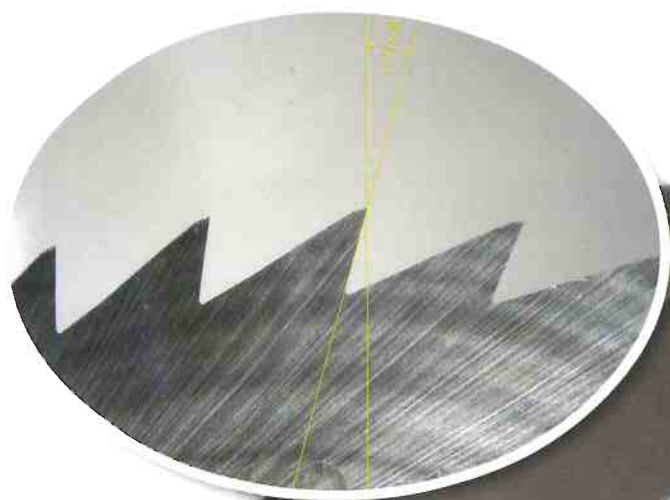

強力型ソリッドメタルソー  
Solid Carbide Slitting Saw

# PSMS

独自の刃型により  
切削性の良いメタルソーです。

Original cutting edge Metal saw provide high cutting performance.

鉄系からステンレス等の切断、  
溝入れ切断に最適です。

Appropriate for cutting and grooving on steel or stainless steel work.

ボス付の為に取り付け時の  
フレが抑えられます。

Special slitting saw with 'BOSS' can make less run-out  
while chucking and achieve a long tool life.

**NEW**

メタルソー  
Solid Carbide Slitting Saw

刃厚 0000000	外径(φD) Cutting Diameter	30				45				50				50				60				70			
	穴径(φd) 0000000	6				15.875				15.875				25.4				25.4				25.4			
	ボス径(φD2) 0000000	10				26				26				40				40				40			
	刃数(N) Number of Teeth	38	30	24	20	58	46	36	30	64	50	40	32	64	50	40	32	76	60	48	38	88	70	56	44
0.3	●				●				●				●				●				●				
0.4	●				●				●				●				●				●				
0.5	●				●				●				●				●				●				
0.6		●				●				●				●				●				●			
0.7		●				●				●				●				●				●			
0.8		●				●				●				●				●				●			
0.9		●				●				●				●				●				●			
1		●				●				●				●				●				●			
1.1		●																				●			
1.2			●																				●		
1.3			●																				●		
1.4			●																				●		
1.5			●				●				●				●				●				●		
1.6			●																						
1.7			●																						
1.8			●																						
1.9			●																						
2			●				●				●				●				●				●		
2.5				●				●				●				●				●				●	
3				●				●				●				●				●				●	