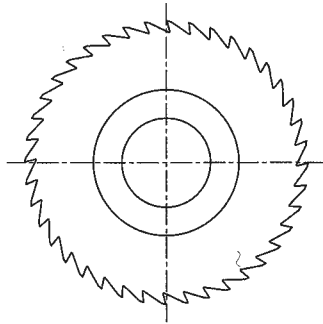

強力型ソリッドメタルソー  
Solid Carbide Slitting Saw

# PSMS

独自の刃型により  
切削性の良いメタルソーです。

Original cutting edge Metal saw provide high cutting performance.

鉄系からステンレス等の切断、  
溝入れ切断に最適です。

Appropriate for cutting and grooving on steel or stainless steel work.

ボス付の為に取り付け時の  
フレが抑えられます。

Special slitting saw with 'BOSS' can make less run-out  
while chucking and achieve a long tool life.

**NEW**

メタルソー  
Solid Carbide Slitting Saw

刃厚 0000000	外径(φD) Cutting Diameter	30				45				50				50				60				70			
	穴径(φd) 0000000	6				15.875				15.875				25.4				25.4				25.4			
	ボス径(φD2) 0000000	10				26				26				40				40				40			
	刃数(N) Number of Teeth	38	30	24	20	58	46	36	30	64	50	40	32	64	50	40	32	76	60	48	38	88	70	56	44
0.3	●				●				●				●				●				●				
0.4	●				●				●				●				●				●				
0.5	●				●				●				●				●				●				
0.6		●				●				●				●				●				●			
0.7		●				●				●				●				●				●			
0.8		●				●				●				●				●				●			
0.9		●				●				●				●				●				●			
1		●				●				●				●				●				●			
1.1		●																				●			
1.2			●																				●		
1.3			●																				●		
1.4			●																				●		
1.5			●				●				●				●				●				●		
1.6			●																						
1.7			●																						
1.8			●																						
1.9			●																						
2			●				●				●				●				●				●		
2.5				●				●				●				●				●				●	
3				●				●				●				●				●				●	