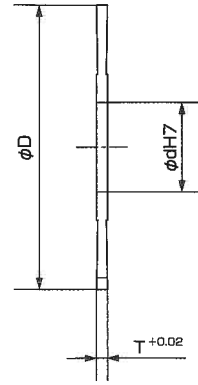

Special slitting saw with 'BOSS' can make less run-out  
while chucking and achieve a long tool life.

**NEW**

メタルソー  
Solid Carbide Slitting Saw

刃厚 0000000	外径(φD) Cutting Diameter	30				45				50				50				60				70			
	穴径(φd) 0000000	6				15.875				15.875				25.4				25.4				25.4			
	ボス径(φD2) 0000000	10				26				26				40				40				40			
	刃数(N) Number of Teeth	38	30	24	20	58	46	36	30	64	50	40	32	64	50	40	32	76	60	48	38	88	70	56	44
0.3	●				●				●				●				●				●				
0.4	●				●				●				●				●				●				
0.5	●				●				●				●				●				●				
0.6		●				●				●				●				●				●			
0.7		●				●				●				●				●				●			
0.8		●				●				●				●				●				●			
0.9		●				●				●				●				●				●			
1		●				●				●				●				●				●			
1.1		●																				●			
1.2			●																				●		
1.3			●																				●		
1.4			●																				●		
1.5			●				●				●				●				●				●		
1.6			●																						
1.7			●																						
1.8			●																						
1.9			●																						
2			●				●				●				●				●				●		
2.5				●				●				●				●				●				●	
3				●				●				●				●				●				●	